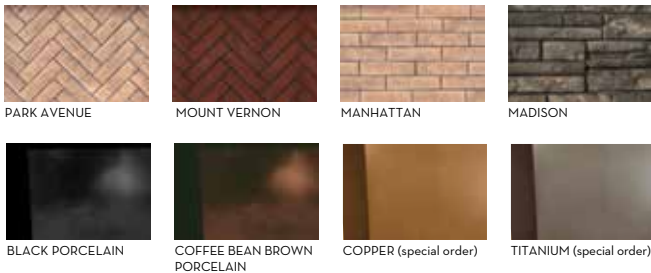

FIREBOX PANEL OPTIONS