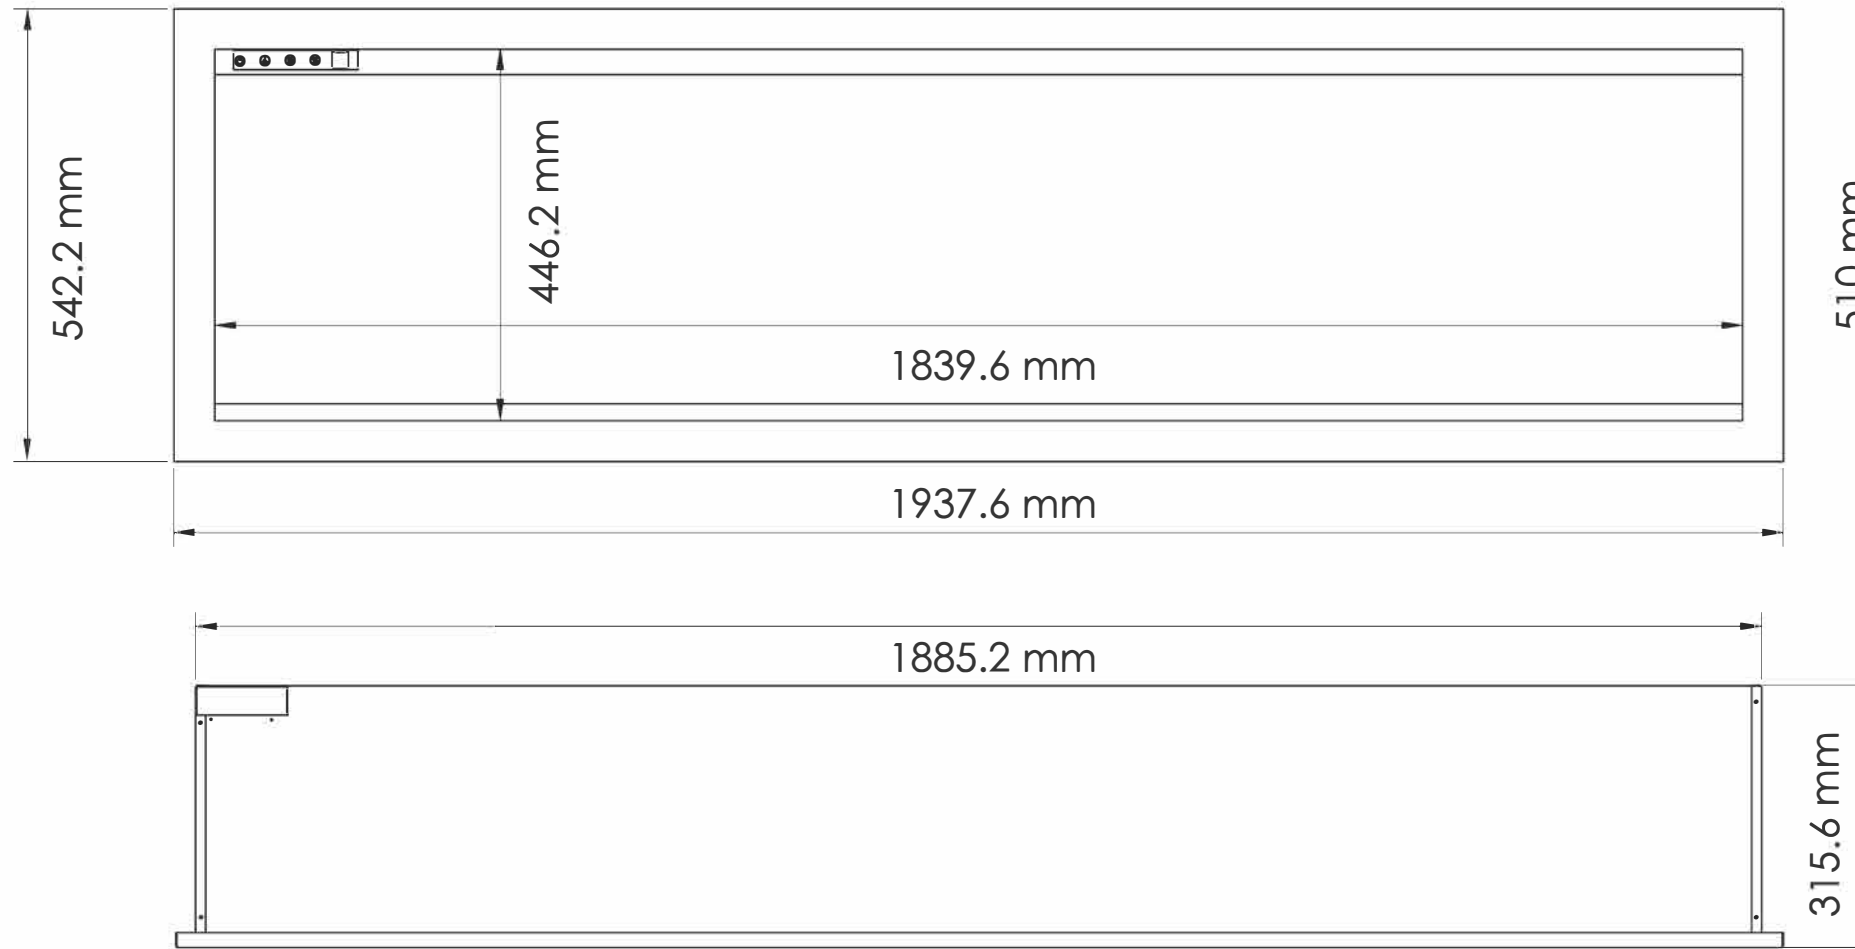

TECHNICAL SPECIFICATIONS	
VOLTS	120
AMPS	12.5
WATTS	1465
HEATER	HIGH 1465 watts
	LOW 600 watts
NO HEATER	50 watts max
LAMPS	QUANTITY LED
	WATTS
	TOTAL WATTS 22 watts
ROTOR MOTOR	1 at 5 watts
HEIGHT, WIDTH, DEPTH	20 1/8 x 74 1/4 x 11 3/4
GLASS VIEWING OPENING	17 5/8 x 72 3/8
SURROUND SIZE	21 3/4 x 76 1/4
SHIPPING SIZE	23 3/4 x 80 1/2 x 16
SHIPPING WEIGHT	159.09 lbs
	UNIT 131.75 lbs
	STEEL FRONT Included
PLUG LOCATION	Left Side
CORD LENGTH	76"
APPROX. HEATING AREA	400 sq ft

Amantii
SYMMETRY

SERIES SYMMETRY	MODEL SYM-74-XT		REV 1
SCALE 1" = 1'-0"	DATE: 10/15/2018		SHEET 1 OF 1

TECHNICAL SPECIFICATIONS		
VOLTS	120	
AMPS	12.5	
WATTS	1465	
HEATER	HIGH	1465 watts
	LOW	600 watts
NO HEATER	50 watts max	
LAMPS	QUANTITY	LED
	WATTS	
	TOTAL WATTS	22 watts
ROTOR MOTOR	1 at 5 watts	
HEIGHT, WIDTH, DEPTH	51 x 188.5 x 29.7 cm	
GLASS VIEWING OPENING	44.6 x 183.9 cm	
SURROUND SIZE	54.2 x 193.8 cm	
SHIPPING SIZE	40.6 x 204.1 x 60 cm	
SHIPPING WEIGHT		72.16 kg
	UNIT	59.76 kg
GLASS FRONT	Included	
PLUG LOCATION	Left Side	
CORD LENGTH	193 cm	
APPROX. HEATING AREA	37 sqm	

Amantii
SYMMETRY

SERIES SYMMETRY	MODEL SYM-74-XT		REV 1
SCALE 1:12	DATE: 10/15/2018	SHEET 1 OF 1	