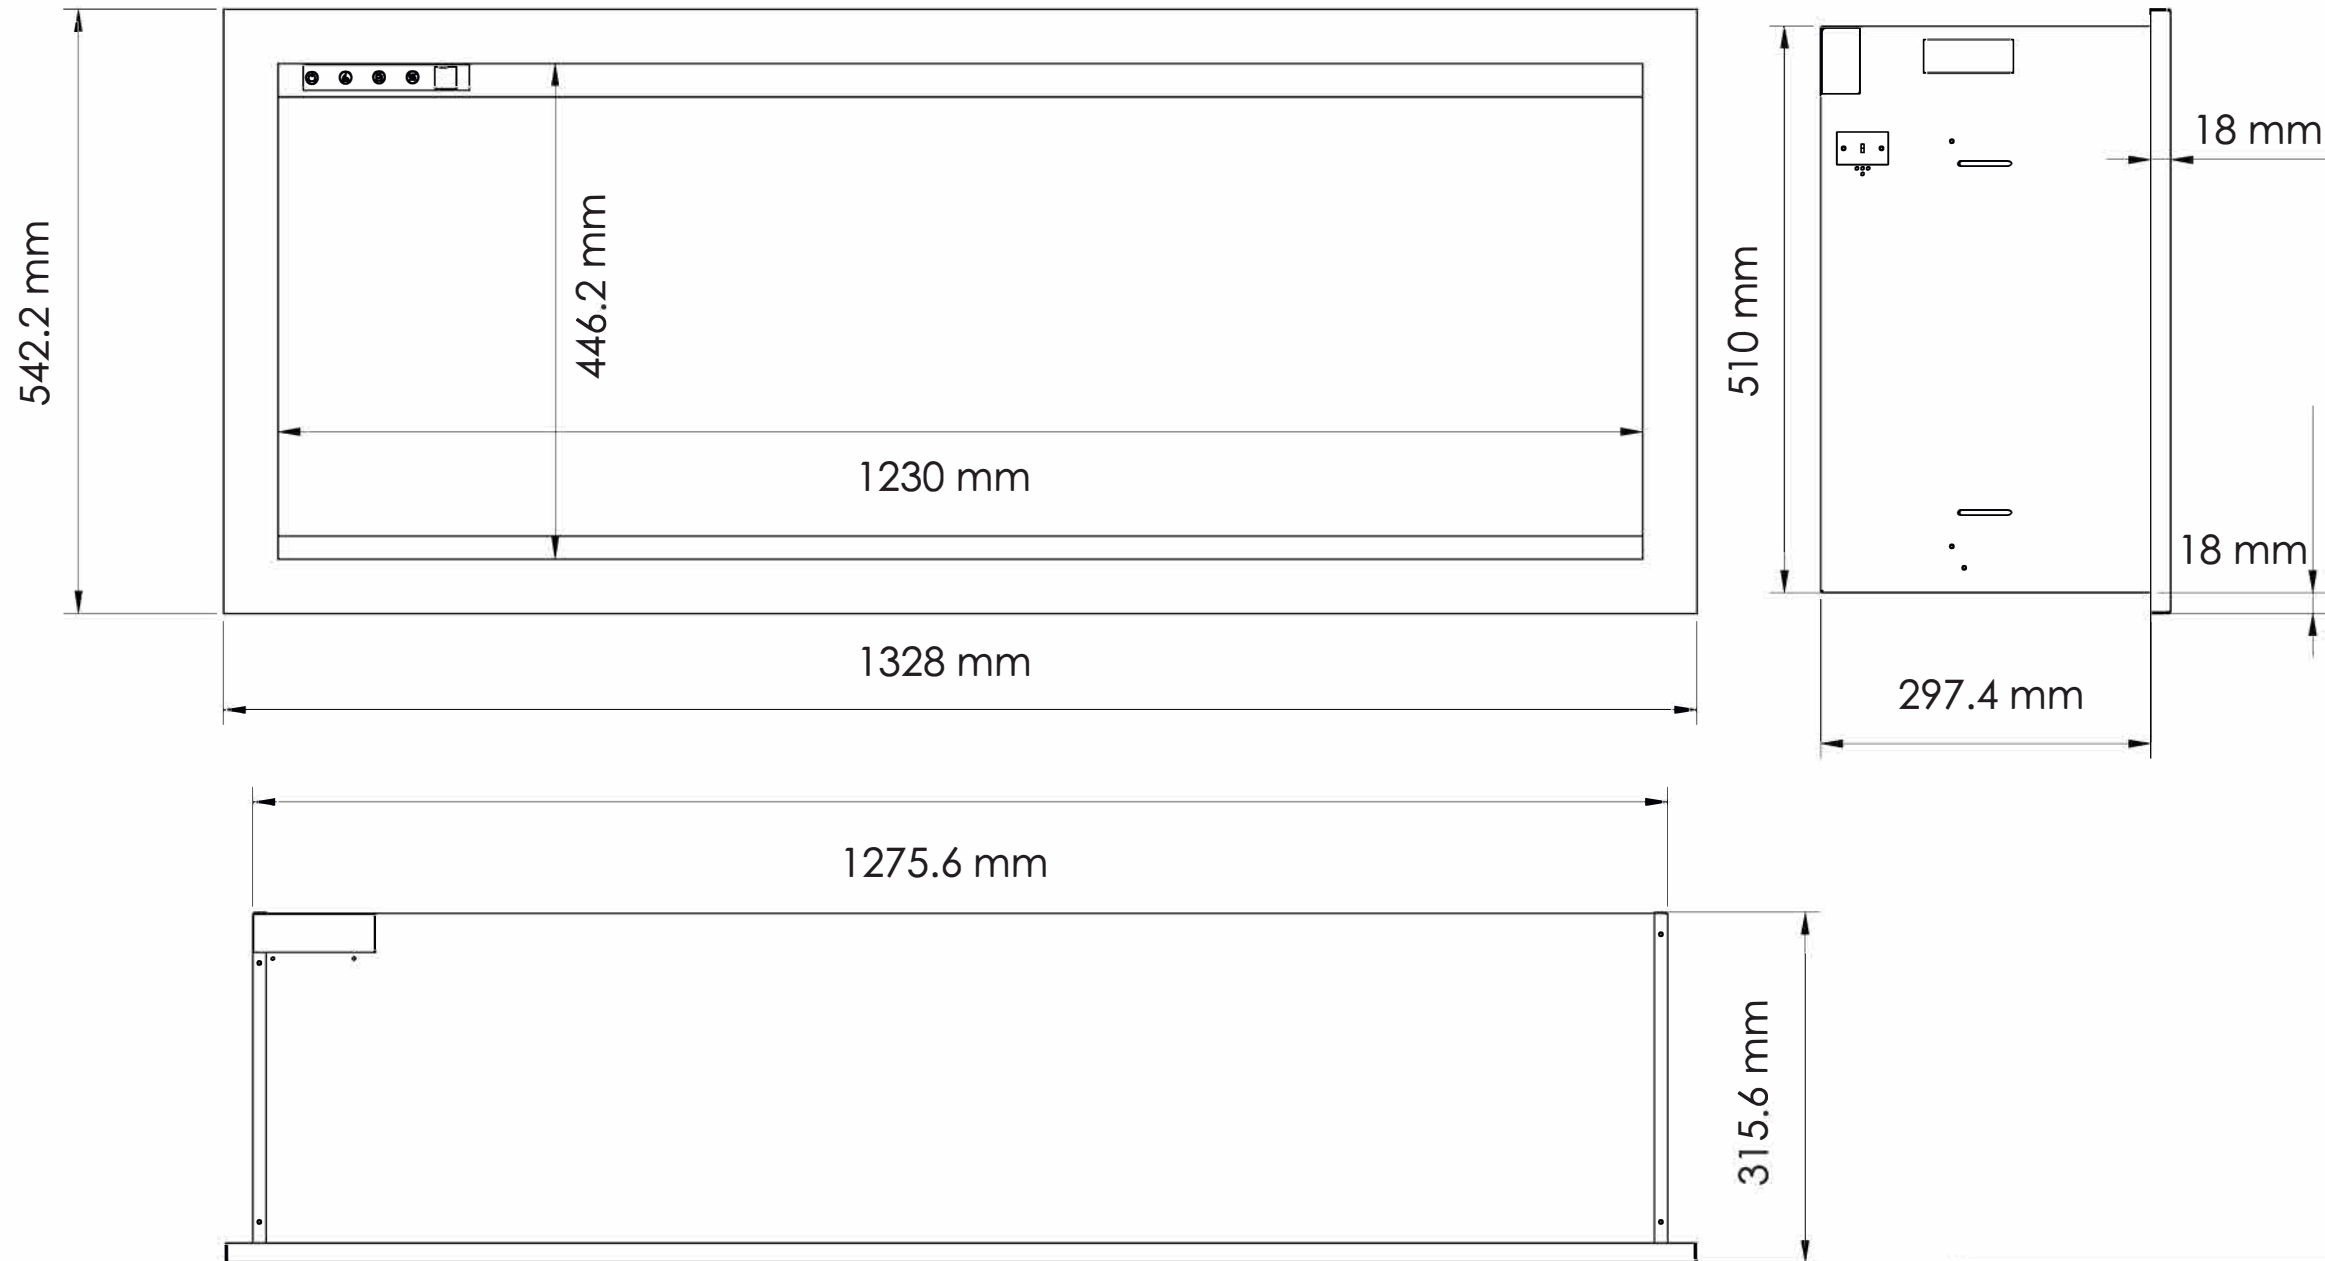

TECHNICAL SPECIFICATIONS		
VOLTS	120	
AMPS	12.5	
WATTS	1465	
HEATER	HIGH	1465 watts
	LOW	600 watts
NO HEATER	42 watts max	
LAMPS	QUANTITY	LED
	WATTS	
	TOTAL WATTS	22 watts
ROTOR MOTOR	1 at 5 watts	
HEIGHT, WIDTH, DEPTH	20 1/8 x 50 1/4 x 11 3/4	
GLASS VIEWING OPENING	17 5/8 x 48 3/8	
SURROUND SIZE	21 3/4 x 52 1/4	
SHIPPING SIZE	23 3/4 x 56 1/2 x 16	
SHIPPING WEIGHT		110.14 lbs
	UNIT	91.20 lbs
	STEEL FRONT	Included
PLUG LOCATION	Left Side	
CORD LENGTH	76"	
APPROX. HEATING AREA	400 sq ft	

*Amantii*  
**SYMMETRY**

SERIES SYMMETRY	MODEL SYM-50-XT		REV 1
SCALE 1" = 1'-0"	DATE: 10/15/2018	SHEET 1 OF 1	

TECHNICAL SPECIFICATIONS		
VOLTS	120	
AMPS	12.5	
WATTS	1465	
HEATER	HIGH	1465 watts
	LOW	600 watts
NO HEATER	42 watts max	
LAMPS	QUANTITY	LED
	WATTS	
	TOTAL WATTS	22 watts
ROTOR MOTOR	1 at 5 watts	
HEIGHT, WIDTH, DEPTH	51 x 127.6 x 29.7 cm	
GLASS VIEWING OPENING	44.6 x 123 cm	
SURROUND SIZE	54.2 x 132.8 cm	
SHIPPING SIZE	40.6 x 143.1 x 60 cm	
SHIPPING WEIGHT		49.96 kg
	UNIT	41.37 kg
	GLASS FRONT	Included
PLUG LOCATION	Left Side	
CORD LENGTH	193 cm	
APPROX. HEATING AREA	37 sqm	

*Amantii*  
**SYMMETRY**

SERIES SYMMETRY	MODEL SYM-50-XT		REV 1
SCALE 1:12	DATE: 10/15/2018	SHEET 1 OF 1	