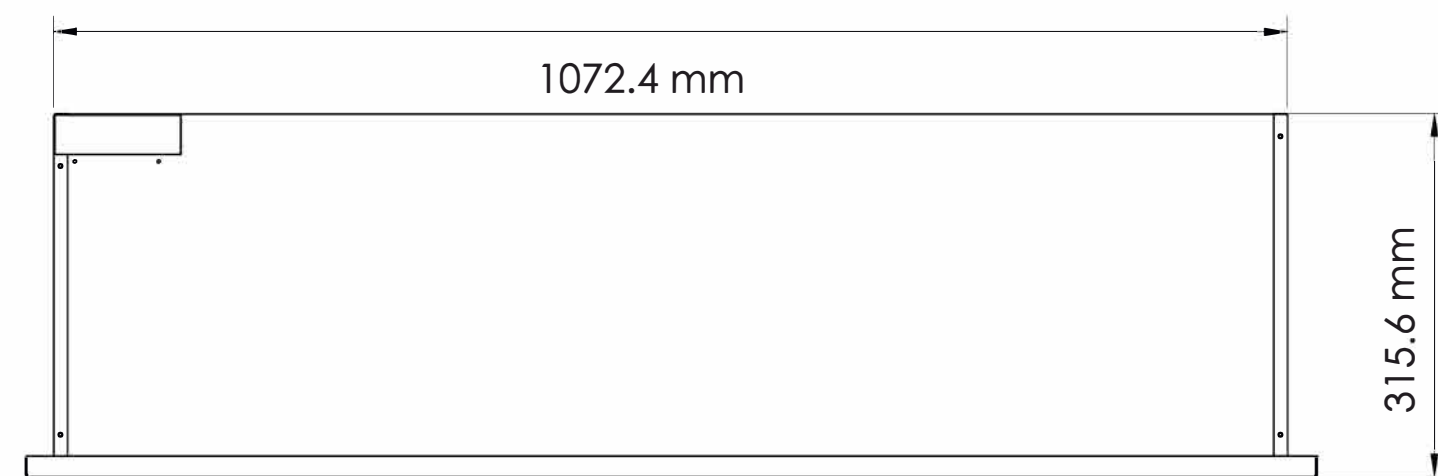

TECHNICAL SPECIFICATIONS		
VOLTS	120	
AMPS	12.5	
WATTS	1465	
HEATER	HIGH	1465 watts
	LOW	600 watts
NO HEATER	38 watts max	
LAMPS	QUANTITY	LED
	WATTS	
	TOTAL WATTS	22 watts
ROTOR MOTOR	1 at 5 watts	
HEIGHT, WIDTH, DEPTH	20 1/8 x 42 1/4 x 11 3/4	
GLASS VIEWING OPENING	17 5/8 x 40 3/8	
SURROUND SIZE	21 3/4 x 44 1/4	
SHIPPING SIZE	23 3/4 x 48 1/2 x 16	
SHIPPING WEIGHT		94.82 lbs
	UNIT	79.60 lbs
	STEEL FRONT	Included
PLUG LOCATION	Left Side	
CORD LENGTH	76"	
APPROX. HEATING AREA	400 sq ft	

Amantii
SYMMETRY

SERIES SYMMETRY	MODEL SYM-42-XT		REV 1
SCALE 1" = 1'-0"	DATE: 10/15/2018		SHEET 1 OF 1

TECHNICAL SPECIFICATIONS		
VOLTS	120	
AMPS	12.5	
WATTS	1465	
HEATER	HIGH	1465 watts
	LOW	600 watts
NO HEATER	38 watts max	
LAMPS	QUANTITY	LED
	WATTS	
	TOTAL WATTS	22 watts
ROTOR MOTOR	1 at 5 watts	
HEIGHT, WIDTH, DEPTH	51 x 10.7 x 29.7 cm	
GLASS VIEWING OPENING	44.6 x 102.7 cm	
SURROUND SIZE	54.2 x 112.5 cm	
SHIPPING SIZE	40.6 x 122.8 x 60 cm	
SHIPPING WEIGHT		43.01kg
	UNIT	36.11kg
	GLASS FRONT	Included
PLUG LOCATION	Left Side	
CORD LENGTH	193 cm	
APPROX. HEATING AREA	37 sqm	

Amantii
SYMMETRY

SERIES SYMMETRY	MODEL SYM-42-XT		REV 1
SCALE 1:12	DATE: 10/15/2018		SHEET 1 OF 1