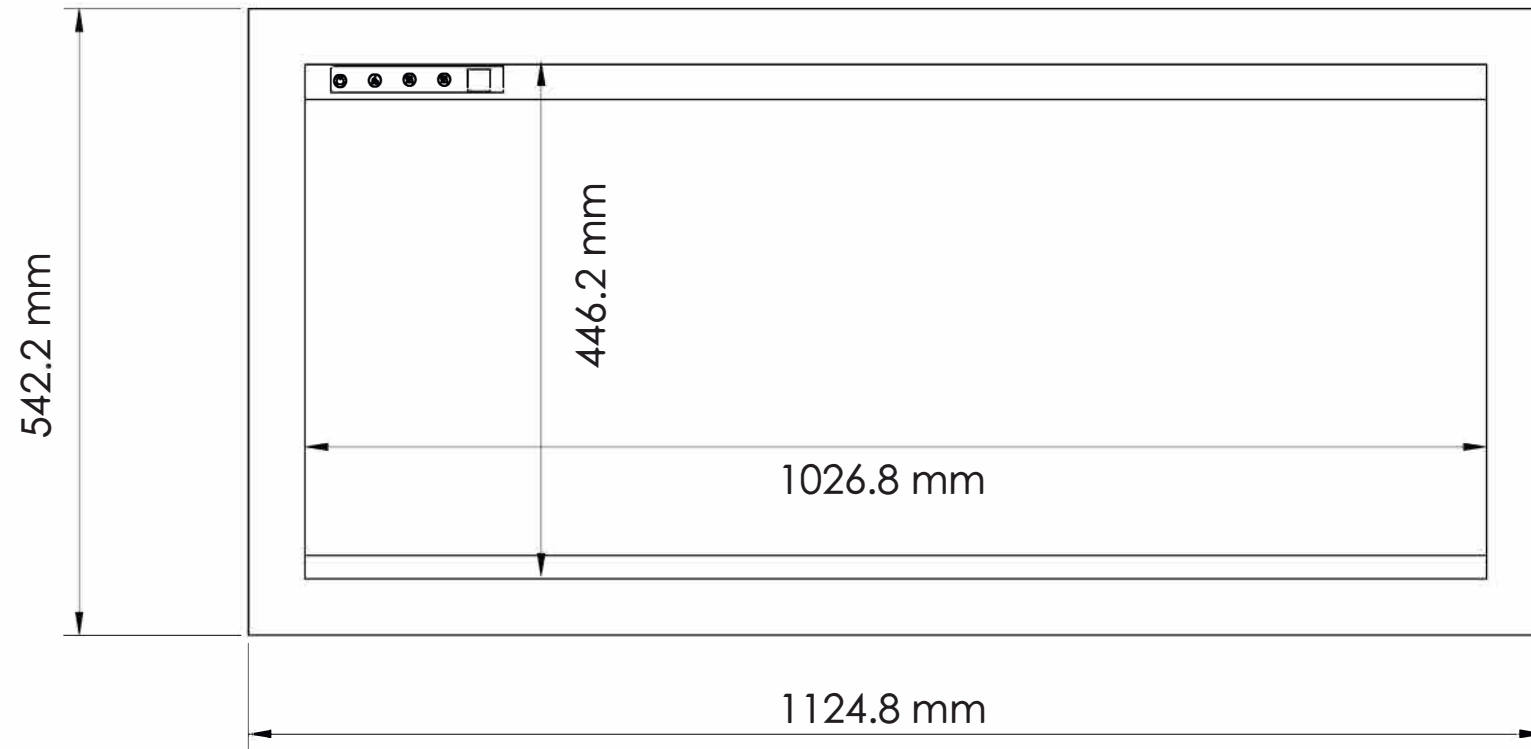

TECHNICAL SPECIFICATIONS		
VOLTS	120	
AMPS	12.5	
WATTS	1465	
HEATER	HIGH	1465 watts
	LOW	600 watts
NO HEATER	38 watts max	
LAMPS	QUANTITY	LED
	WATTS	
	TOTAL WATTS	22 watts
ROTOR MOTOR	1 at 5 watts	
HEIGHT, WIDTH, DEPTH	20 1/8 x 42 1/4 x 11 3/4	
GLASS VIEWING OPENING	17 5/8 x 40 3/8	
SURROUND SIZE	21 3/4 x 44 1/4	
SHIPPING SIZE	23 3/4 x 48 1/2 x 16	
SHIPPING WEIGHT		94.82 lbs
	UNIT	79.60 lbs
	STEEL FRONT	Included
PLUG LOCATION	Left Side	
CORD LENGTH	76"	
APPROX. HEATING AREA	400 sq ft	

Amantii
SYMMETRY

SERIES SYMMETRY	MODEL SYM-42-XT		REV 1
SCALE 1" = 1'-0"	DATE: 10/15/2018		SHEET 1 OF 1

TECHNICAL SPECIFICATIONS		
VOLTS	120	
AMPS	12.5	
WATTS	1465	
HEATER	HIGH	1465 watts
	LOW	600 watts
NO HEATER	38 watts max	
LAMPS	QUANTITY	LED
	WATTS	
	TOTAL WATTS	22 watts
ROTOR MOTOR	1 at 5 watts	
HEIGHT, WIDTH, DEPTH	51 x 10.7 x 29.7 cm	
GLASS VIEWING OPENING	44.6 x 102.7 cm	
SURROUND SIZE	54.2 x 112.5 cm	
SHIPPING SIZE	40.6 x 122.8 x 60 cm	
SHIPPING WEIGHT		43.01kg
	UNIT	36.11kg
	GLASS FRONT	Included
PLUG LOCATION	Left Side	
CORD LENGTH	193 cm	
APPROX. HEATING AREA	37 sqm	

Amantii
SYMMETRY

SERIES SYMMETRY	MODEL SYM-42-XT		REV 1
SCALE 1:12	DATE: 10/15/2018		SHEET 1 OF 1