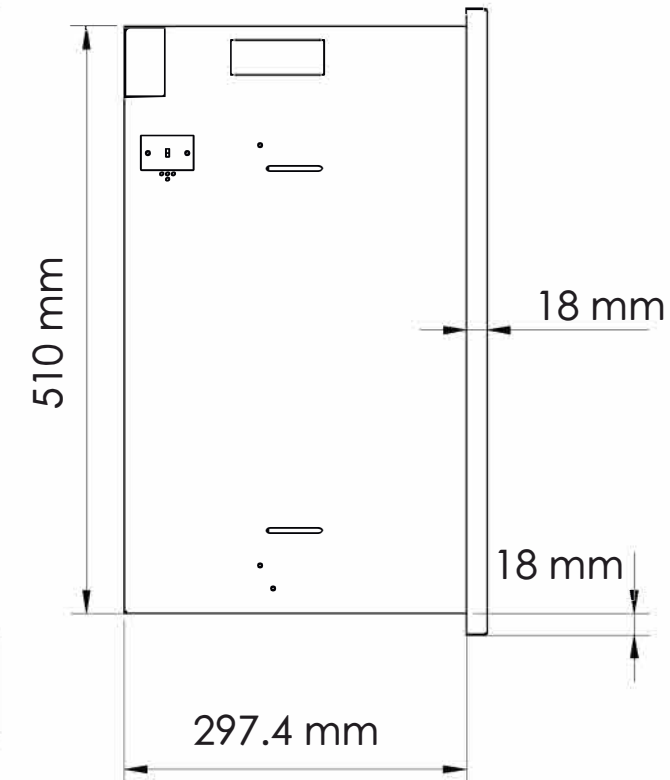

TECHNICAL SPECIFICATIONS		
VOLTS	120	
AMPS	12.5	
WATTS	1465	
HEATER	HIGH	1465 watts
	LOW	600 watts
NO HEATER	38 watts max	
LAMPS	QUANTITY	LED
	WATTS	
	TOTAL WATTS	22 watts
ROTOR MOTOR	1 at 5 watts	
HEIGHT, WIDTH, DEPTH	20 1/8 x 42 1/4 x 11 3/4	
GLASS VIEWING OPENING	17 5/8 x 40 3/8	
SURROUND SIZE	21 3/4 x 44 1/4	
SHIPPING SIZE	23 3/4 x 48 1/2 x 16	
SHIPPING WEIGHT		94.82 lbs
	UNIT	79.60 lbs
	STEEL FRONT	Included
PLUG LOCATION	Left Side	
CORD LENGTH	76"	
APPROX. HEATING AREA	400 sq ft	

Amantii
SYMMETRY

SERIES SYMMETRY	MODEL SYM-42-XT		REV 1
SCALE 1" = 1'-0"	DATE: 10/15/2018		SHEET 1 OF 1

TECHNICAL SPECIFICATIONS		
VOLTS	120	
AMPS	12.5	
WATTS	1465	
HEATER	HIGH	1465 watts
	LOW	600 watts
NO HEATER	38 watts max	
LAMPS	QUANTITY	LED
	WATTS	
	TOTAL WATTS	22 watts
ROTOR MOTOR	1 at 5 watts	
HEIGHT, WIDTH, DEPTH	51 x 10.7 x 29.7 cm	
GLASS VIEWING OPENING	44.6 x 102.7 cm	
SURROUND SIZE	54.2 x 112.5 cm	
SHIPPING SIZE	40.6 x 122.8 x 60 cm	
SHIPPING WEIGHT		43.01kg
	UNIT	36.11kg
	GLASS FRONT	Included
PLUG LOCATION	Left Side	
CORD LENGTH	193 cm	
APPROX. HEATING AREA	37 sqm	

Amantii
SYMMETRY

SERIES SYMMETRY	MODEL SYM-42-XT		REV 1
SCALE 1:12	DATE: 10/15/2018		SHEET 1 OF 1