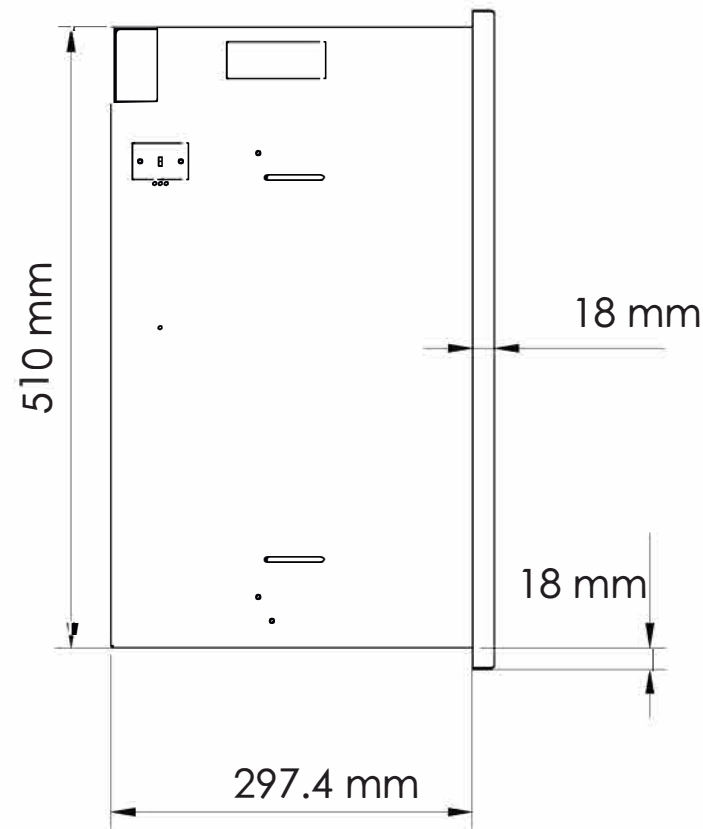

TECHNICAL SPECIFICATIONS		
VOLTS	120	
AMPS	12.5	
WATTS	1465	
HEATER	HIGH	1465 watts
	LOW	600 watts
NO HEATER	30 watts max	
LAMPS	QUANTITY	LED
	WATTS	
	TOTAL WATTS	22 watts
ROTOR MOTOR	1 at 5 watts	
HEIGHT, WIDTH, DEPTH	20 1/8 x 32 3/8 x 11 3/4	
GLASS VIEWING OPENING	17 5/8 x 30 5/8	
SURROUND SIZE	21 3/4 x 34 1/2	
SHIPPING SIZE	23 3/4 x 38 1/4 x 16	
SHIPPING WEIGHT		76.84 lbs
	UNIT	63.39 lbs
	STEEL FRONT	Included
PLUG LOCATION	Left Side	
CORD LENGTH	76"	
APPROX. HEATING AREA	400 sq ft	

Amantii
SYMMETRY

SERIES SYMMETRY	MODEL SYM-34-XT		REV 1
SCALE 1" = 1'-0"	DATE: 10/15/2018		SHEET 1 OF 1

TECHNICAL SPECIFICATIONS		
VOLTS	120	
AMPS	12.5	
WATTS	1465	
HEATER	HIGH	1465 watts
	LOW	600 watts 30 watts
NO HEATER	max	
LAMPS	QUANTITY	LED
	WATTS	
	TOTAL WATTS	22 watts
ROTOR MOTOR	1 at 5 watts	
HEIGHT, WIDTH, DEPTH	51 x 82.3 x 29.7 cm	
GLASS VIEWING OPENING	44.6 x 77.7 cm	
SURROUND SIZE	54.2 x 87.5 cm	
SHIPPING SIZE	40.6 x 97.8 x 60 cm	
SHIPPING WEIGHT		34.86kg
	UNIT	28.75kg
GLASS FRONT	Included	
PLUG LOCATION	Left Side	
CORD LENGTH	193 cm	
APPROX. HEATING AREA	37 sqm	

Amantii
SYMMETRY

SERIES SYMMETRY	MODEL SYM-34-XT		REV 1
SCALE 1:12	DATE: 10/15/2018		SHEET 1 OF 1