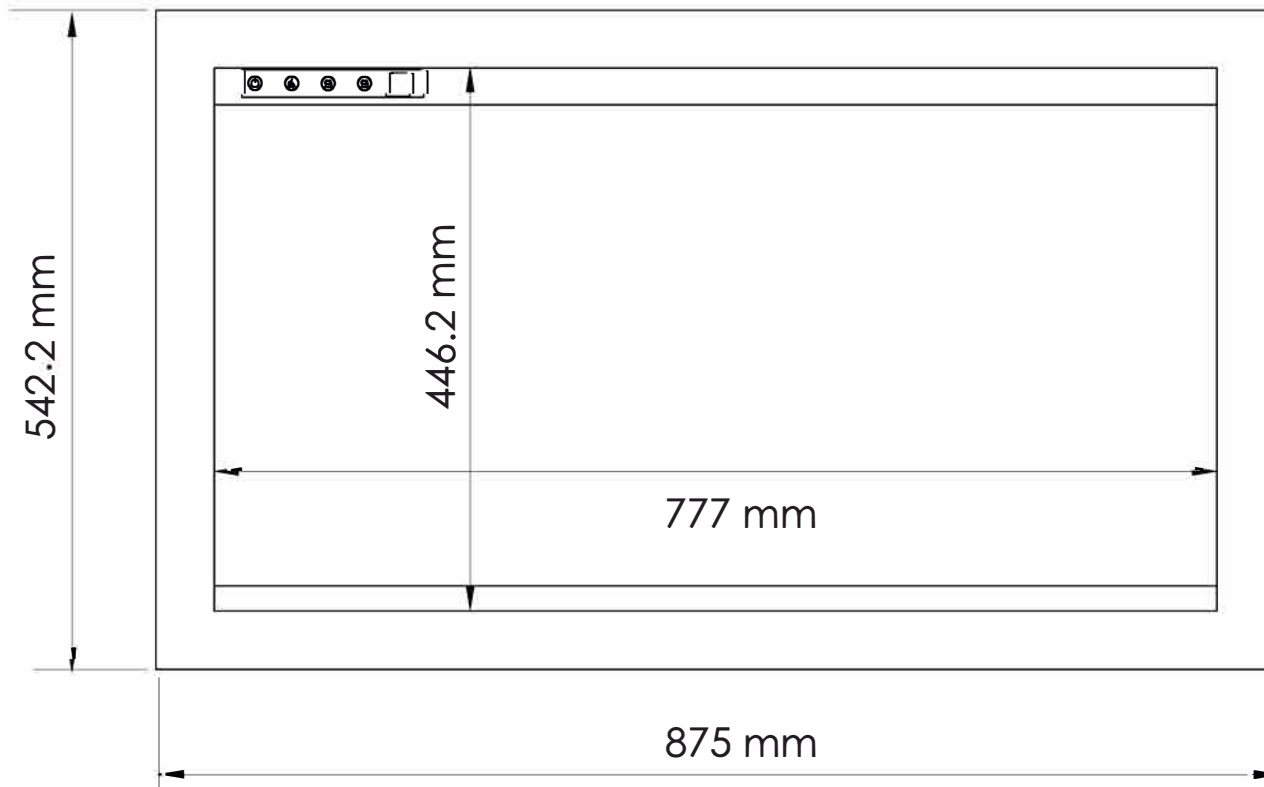

TECHNICAL SPECIFICATIONS		
VOLTS	120	
AMPS	12.5	
WATTS	1465	
HEATER	HIGH	1465 watts
	LOW	600 watts
NO HEATER	30 watts max	
LAMPS	QUANTITY	LED
	WATTS	
	TOTAL WATTS	22 watts
ROTOR MOTOR	1 at 5 watts	
HEIGHT, WIDTH, DEPTH	20 1/8 x 32 3/8 x 11 3/4	
GLASS VIEWING OPENING	17 5/8 x 30 5/8	
SURROUND SIZE	21 3/4 x 34 1/2	
SHIPPING SIZE	23 3/4 x 38 1/4 x 16	
SHIPPING WEIGHT		76.84 lbs
	UNIT	63.39 lbs
	STEEL FRONT	Included
PLUG LOCATION	Left Side	
CORD LENGTH	76"	
APPROX. HEATING AREA	400 sq ft	

Amantii
SYMMETRY

SERIES SYMMETRY	MODEL SYM-34-XT		REV 1
SCALE 1" = 1'-0"	DATE: 10/15/2018		SHEET 1 OF 1

TECHNICAL SPECIFICATIONS		
VOLTS	120	
AMPS	12.5	
WATTS	1465	
HEATER	HIGH	1465 watts
	LOW	600 watts 30 watts
NO HEATER	max	
LAMPS	QUANTITY	LED
	WATTS	
	TOTAL WATTS	22 watts
ROTOR MOTOR	1 at 5 watts	
HEIGHT, WIDTH, DEPTH	51 x 82.3 x 29.7 cm	
GLASS VIEWING OPENING	44.6 x 77.7 cm	
SURROUND SIZE	54.2 x 87.5 cm	
SHIPPING SIZE	40.6 x 97.8 x 60 cm	
SHIPPING WEIGHT		34.86kg
	UNIT	28.75kg
GLASS FRONT	Included	
PLUG LOCATION	Left Side	
CORD LENGTH	193 cm	
APPROX. HEATING AREA	37 sqm	

Amantii
SYMMETRY

SERIES SYMMETRY	MODEL SYM-34-XT		REV 1
SCALE 1:12	DATE: 10/15/2018		SHEET 1 OF 1