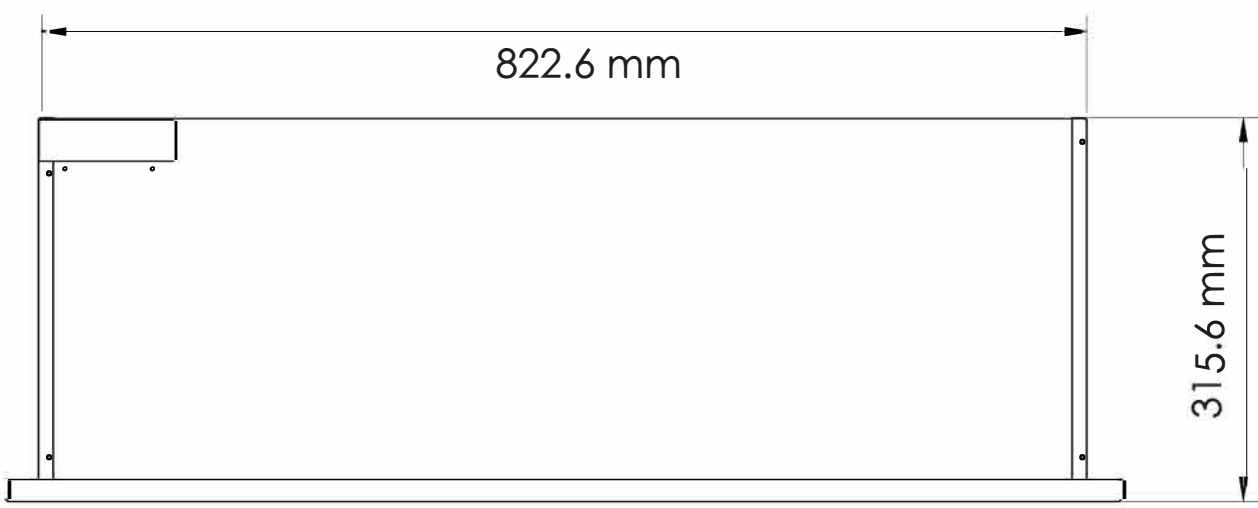

TECHNICAL SPECIFICATIONS		
VOLTS	120	
AMPS	12.5	
WATTS	1465	
HEATER	HIGH	1465 watts
	LOW	600 watts
NO HEATER	30 watts max	
LAMPS	QUANTITY	LED
	WATTS	
	TOTAL WATTS	22 watts
ROTOR MOTOR	1 at 5 watts	
HEIGHT, WIDTH, DEPTH	20 1/8 x 32 3/8 x 11 3/4	
GLASS VIEWING OPENING	17 5/8 x 30 5/8	
SURROUND SIZE	21 3/4 x 34 1/2	
SHIPPING SIZE	23 3/4 x 38 1/4 x 16	
SHIPPING WEIGHT		76.84 lbs
	UNIT	63.39 lbs
	STEEL FRONT	Included
PLUG LOCATION	Left Side	
CORD LENGTH	76"	
APPROX. HEATING AREA	400 sq ft	

Amantii
SYMMETRY

SERIES SYMMETRY	MODEL SYM-34-XT		REV 1
SCALE 1" = 1'-0"	DATE: 10/15/2018		SHEET 1 OF 1

TECHNICAL SPECIFICATIONS		
VOLTS	120	
AMPS	12.5	
WATTS	1465	
HEATER	HIGH	1465 watts
	LOW	600 watts 30 watts
NO HEATER	max	
LAMPS	QUANTITY	LED
	WATTS	
	TOTAL WATTS	22 watts
ROTOR MOTOR	1 at 5 watts	
HEIGHT, WIDTH, DEPTH	51 x 82.3 x 29.7 cm	
GLASS VIEWING OPENING	44.6 x 77.7 cm	
SURROUND SIZE	54.2 x 87.5 cm	
SHIPPING SIZE	40.6 x 97.8 x 60 cm	
SHIPPING WEIGHT		34.86kg
	UNIT	28.75kg
GLASS FRONT	Included	
PLUG LOCATION	Left Side	
CORD LENGTH	193 cm	
APPROX. HEATING AREA	37 sqm	

Amantii
SYMMETRY

SERIES SYMMETRY	MODEL SYM-34-XT		REV 1
SCALE 1:12	DATE: 10/15/2018		SHEET 1 OF 1