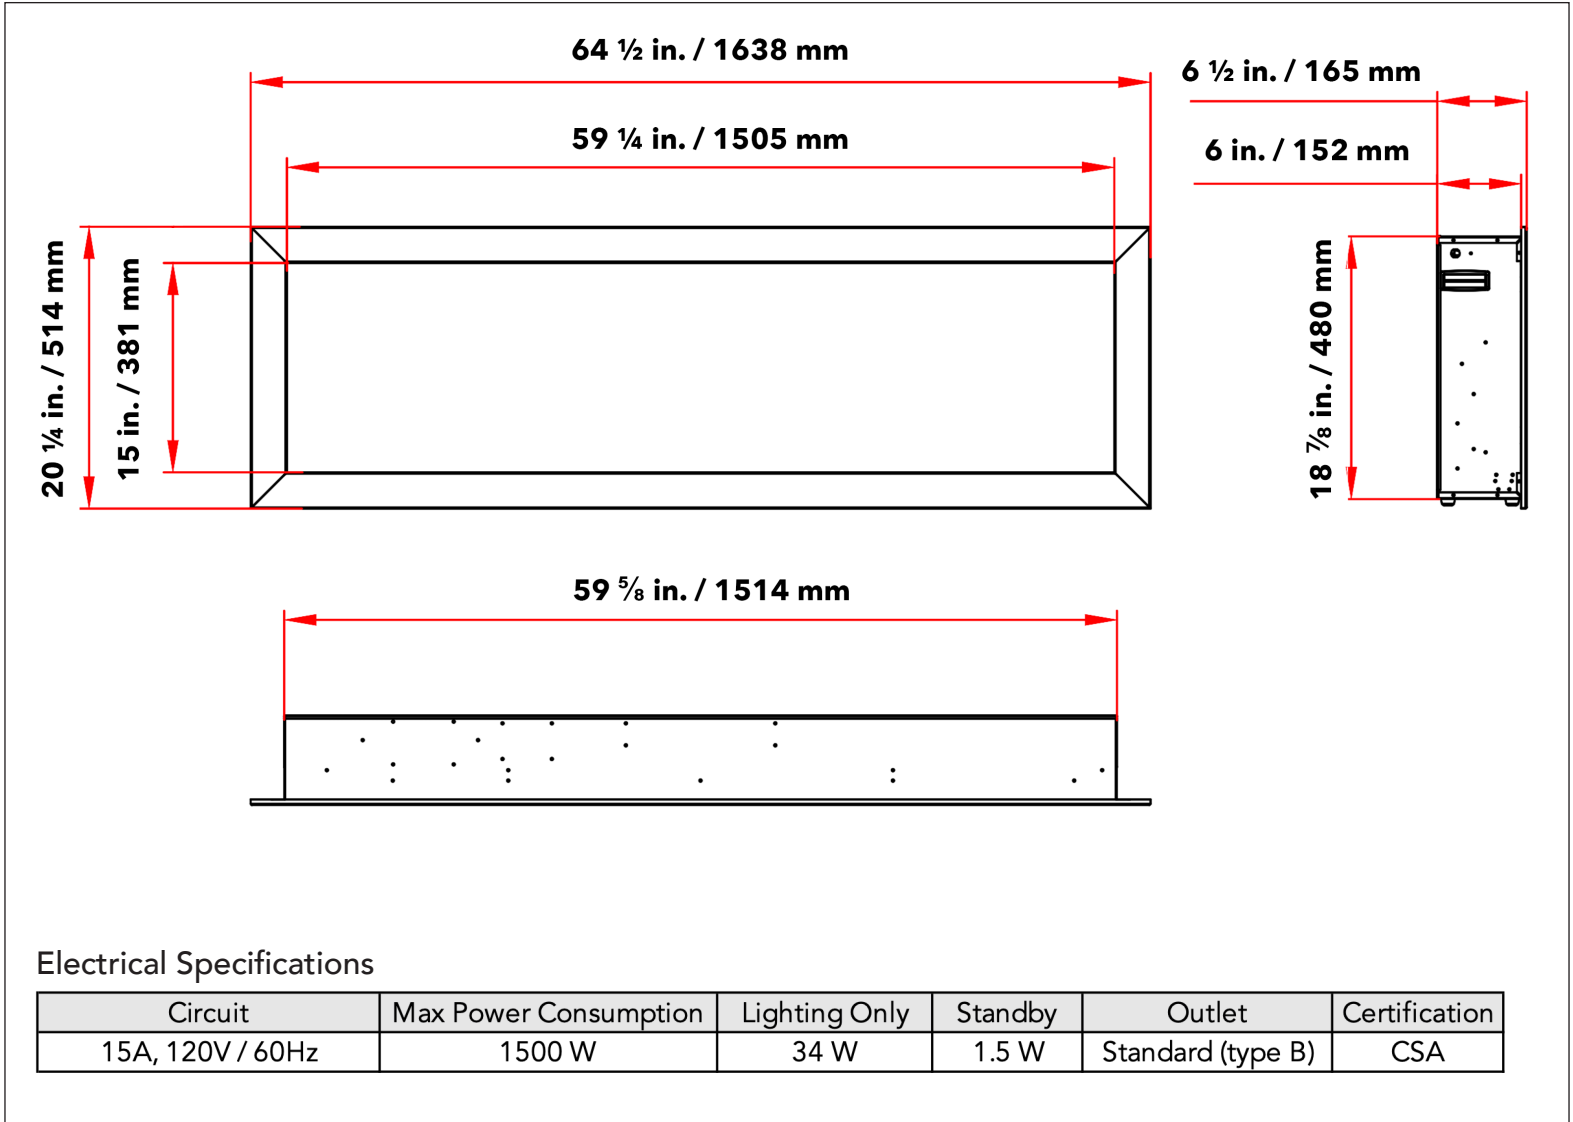

Cascade 64" Electric Fireplace

Specifications Sheet

Model	Length	Height	Depth	Viewing Area	BTU	Cord Length
DY-BTX64	1638 mm	514 mm	165 mm	1505 mm x 381 mm	5000	1829 mm
	64 ½ in.	20 ¼ in.	6 ½ in.	59 ¼ in. x 15 in.		72 in.

Electrical Specifications

Circuit	Max Power Consumption	Lighting Only	Standby	Outlet	Certification
15A, 120V / 60Hz	1500 W	34 W	1.5 W	Standard (type B)	CSA

Cascade 64" Electric Fireplace

Specifications Sheet

Clearances

Front View

Side View

Minimum Clearances to Combustibles	
Top	0"
Sides	0"
Back	0"
Bottom	0"
Front	36" / 0.9m

Framing

Framing Dimensions	
A	19 1/2 in.
	495 mm
B	60 3/4 in.
	1543 mm
Depth	6 in.
	153 mm