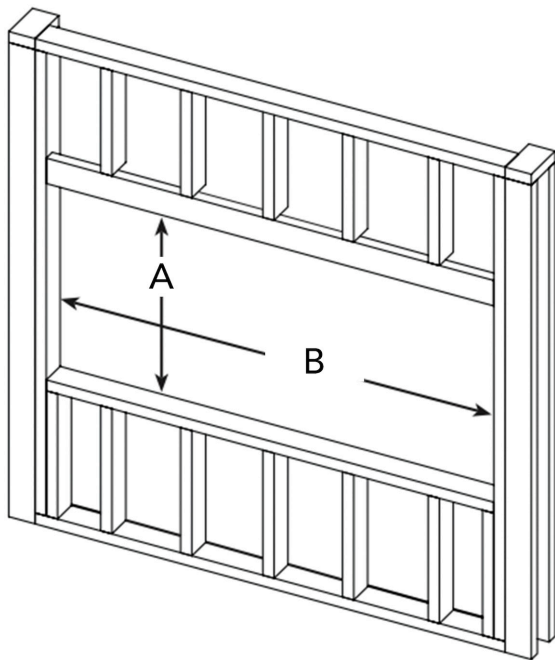

Cascade 64" Electric Fireplace

Specifications Sheet

Model	Length	Height	Depth	Viewing Area	BTU	Cord Length
DY-BTX64	1638 mm	514 mm	165 mm	1505 mm x 381 mm	5000	1829 mm
	64 ½ in.	20 ¼ in.	6 ½ in.	59 ¼ in. x 15 in.		72 in.

Clearances

Front View

Side View

Minimum Clearances to Combustibles	
Top	0"
Sides	0"
Back	0"
Bottom	0"
Front	36" / 0.9m

Framing

Framing Dimensions	
A	19 1/2 in.
	495 mm
B	60 3/4 in.
	1543 mm
Depth	6 in.
	153 mm