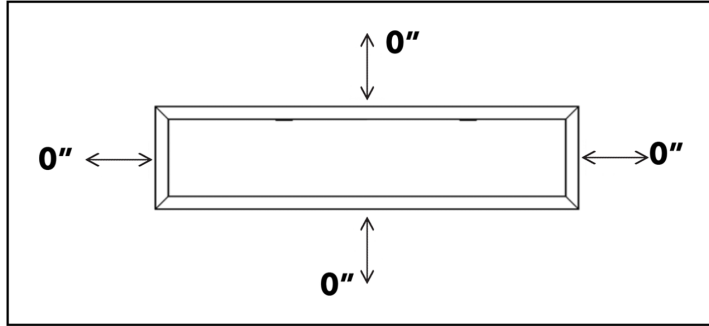

Cascade 64" Electric Fireplace

Specifications Sheet

Model	Length	Height	Depth	Viewing Area	BTU	Cord Length
DY-BTX64	1638 mm	514 mm	165 mm	1505 mm x 381 mm	5000	1829 mm
	64 ½ in.	20 ¼ in.	6 ½ in.	59 ¼ in. x 15 in.		72 in.

Electrical Specifications

Circuit	Max Power Consumption	Lighting Only	Standby	Outlet	Certification
15A, 120V / 60Hz	1500 W	34 W	1.5 W	Standard (type B)	CSA

Cascade 64" Electric Fireplace

Specifications Sheet

Clearances

Front View

Side View

Minimum Clearances to Combustibles	
Top	0"
Sides	0"
Back	0"
Bottom	0"
Front	36" / 0.9m

Framing

Framing Dimensions	
A	19 1/2 in.
	495 mm
B	60 3/4 in.
	1543 mm
Depth	6 in.
	153 mm