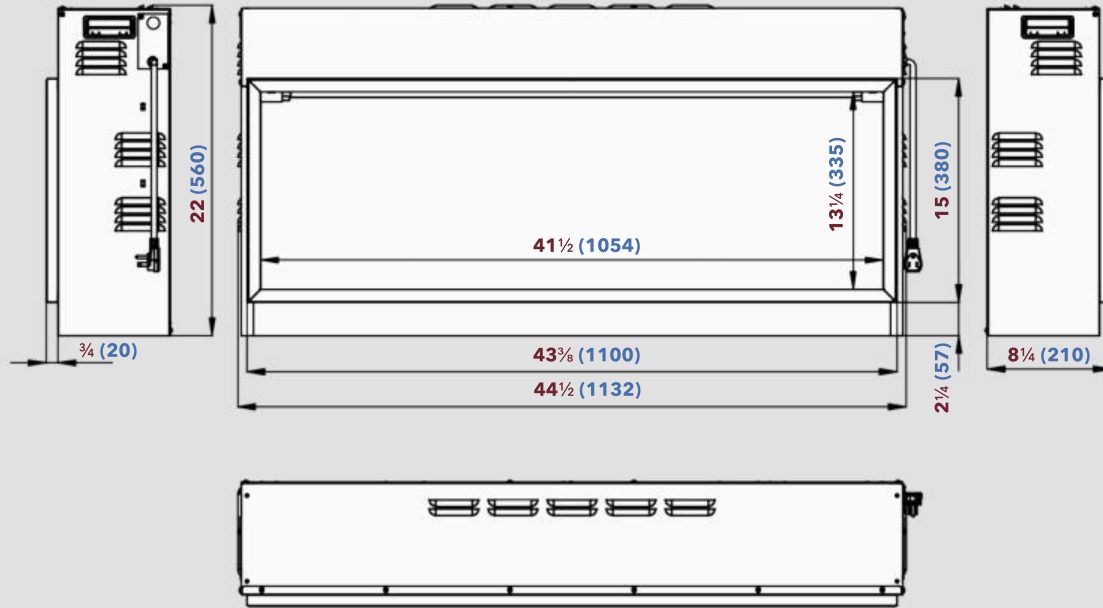

# Product Details & Measurements

## Product Details

- input voltage: **120 V**
- amps: **12 A**
- power: **1500 W (high heat)**  
**750 W (low heat)**
- power (heater off): **25 W**
- outlet: **Standard (type B)**  
**Hard-wired**
- certification: **CSA**
- heater timer: **0.5 h - 9 h**
- temperature: **16°C - 28°C**  
**60°F - 82°F**
- cord length: **70"**
- size: **44½" x 8¼" x 22"**
- viewing size: **41½" x 13¼"**
- framing: **45" x 22½" x 8⅞"**
- heating area: **400 sq.ft**
- remote control: **included**
- warranty: **2 years**

## Product Dimensions