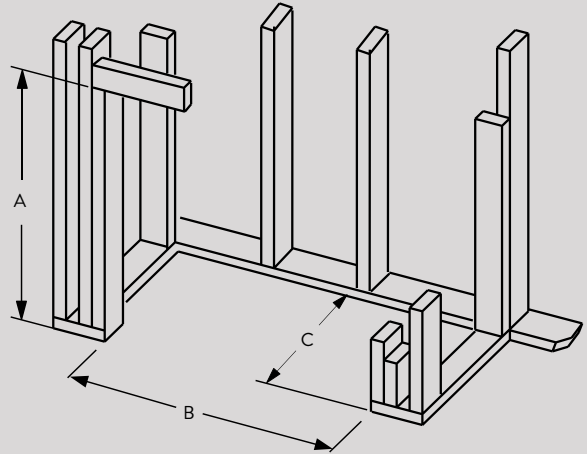

FLAT WALL FRAMING SPECIFICATIONS

CITADEL 48

A	76-3/8" with hearth spacers	71-1/2" with no spacers
B	60-7/8"	
C	31-5/8"