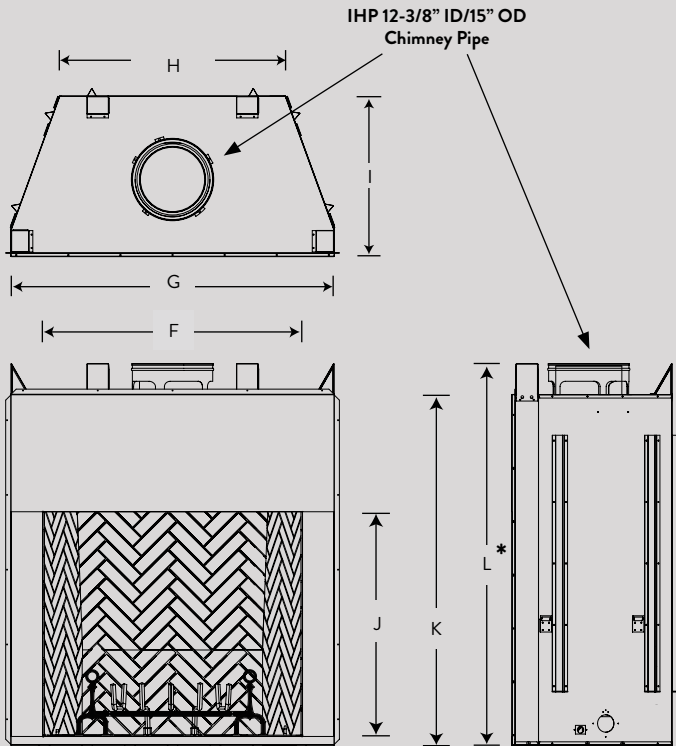

Smoky Weathered Oak

Ozark Charred Oak

Ashton White Birch

APPLIANCE SPECIFICATIONS

CITADEL 48

F	48"
G	60-5/8"
H	42-3/8"
I	30"
J	42"
K	65-3/4"
L	71-1/2" * Add 4-3/4" for hearth spacer on combustible floors

IMPORTANT NOTES: