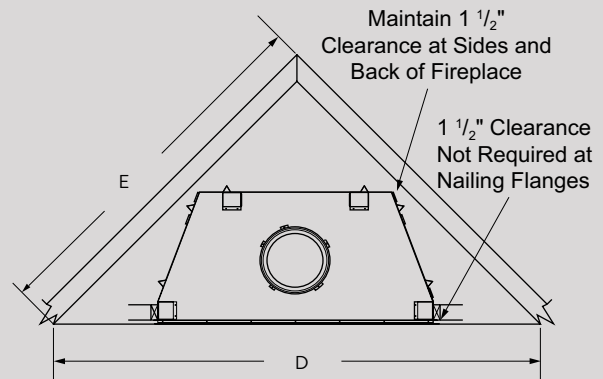

DIAGRAMS, ILLUSTRATIONS AND PHOTOGRAPHS ARE NOT TO SCALE—CONSULT INSTALLATION INSTRUCTIONS. PRODUCT DESIGNS, MATERIALS, DIMENSIONS, SPECIFICATIONS, COLORS AND PRICES ARE SUBJECT TO CHANGE OR DISCONTINUANCE WITHOUT NOTICE.

FLAT WALL FRAMING SPECIFICATIONS

CITADEL 48

A	76-3/8" with hearth spacers	71-1/2" with no spacers
B	60-7/8"	
C	31-5/8"	

CORNER FRAMING SPECIFICATIONS

CITADEL 48

D	107-5/16"
E	78-7/8"

astria
FIREPLACES®

© 2021 Innovative Hearth Products
785739M 05/22